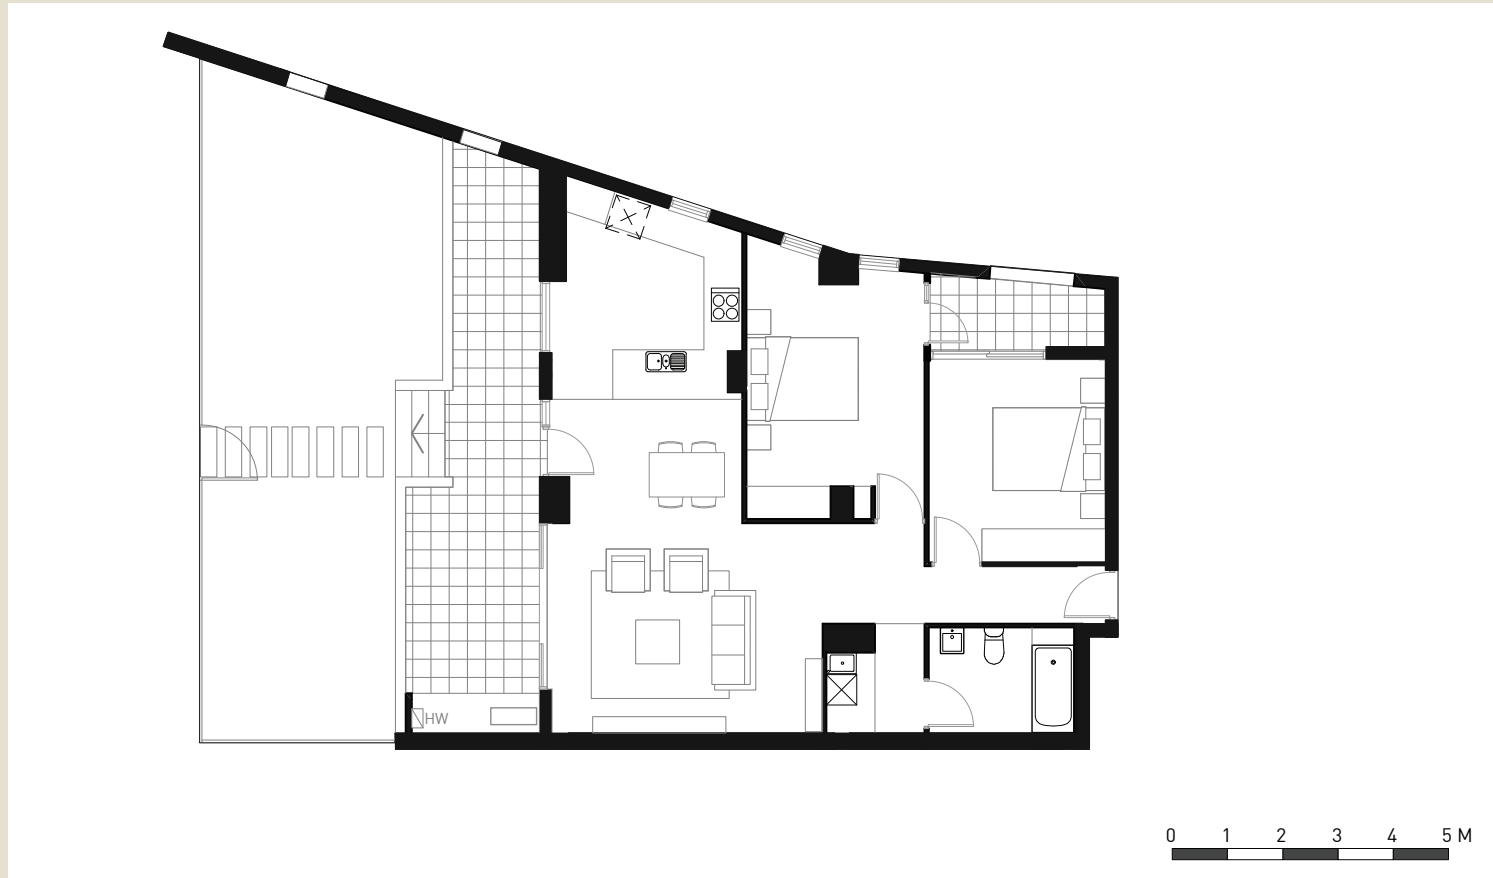

# Apartment 01

2 Bed · 1 Bath · 2 Car

Internal · 78sqm

External · 77sqm

Garage · 43sqm

Total Area · 198sqm