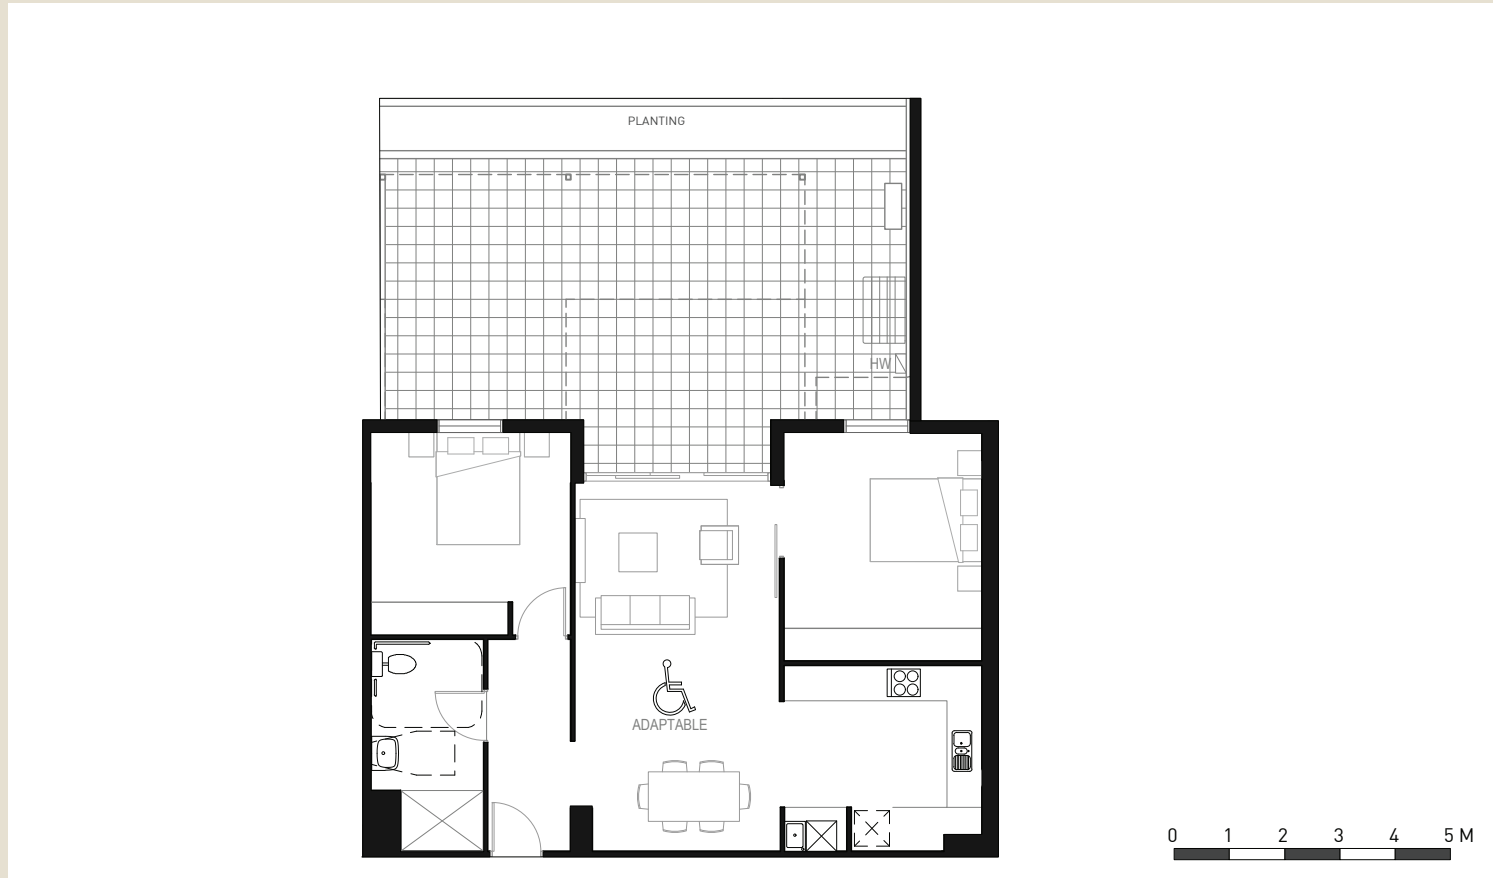

Apartment 47

2 Bed · 1 Bath · 1 Car

Internal · 71sqm
External · 55sqm
Carspace · 20sqm

Total Area · 146sqm

 Adaptable

Brittany

Morley St Sutherland