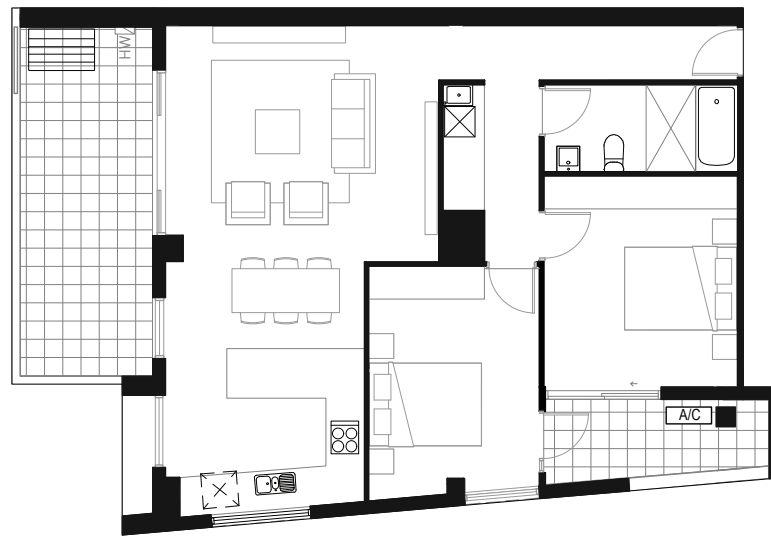

Apartment 30

2 Bed · 1 Bath · 2 Car

Internal · 76sqm

External · 19sqm

Garage · 42sqm

Total Area · 137sqm

Brittany

Morley St Sutherland