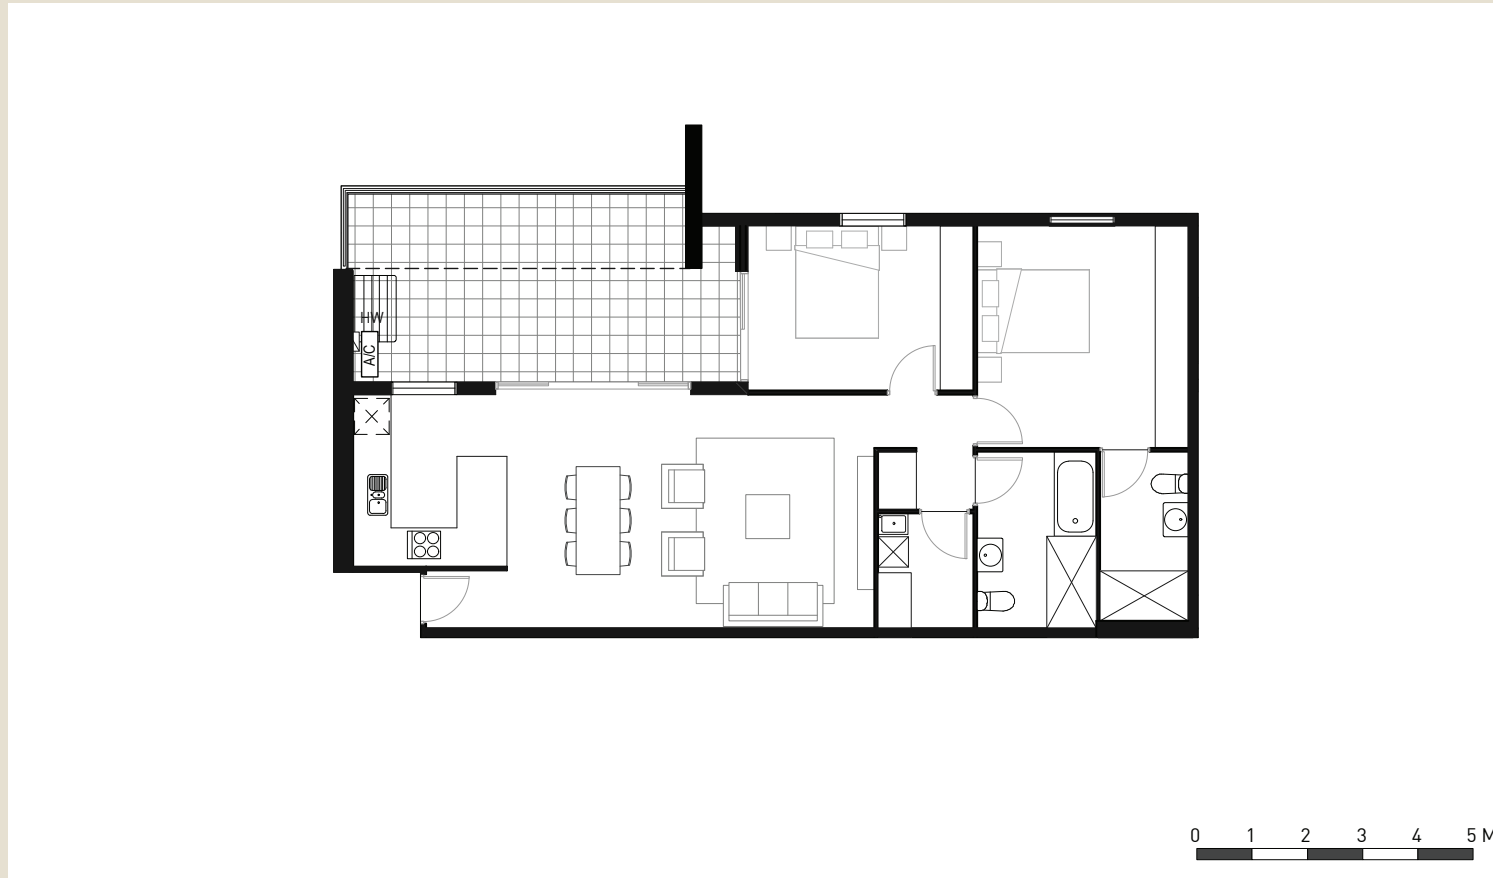

Apartment 33

2 Bed · 2 Bath · 1 Car

Internal · 83sqm

External · 22sqm

Garage · 21sqm

Total Area · 126sqm

Brittany

Morley St Sutherland